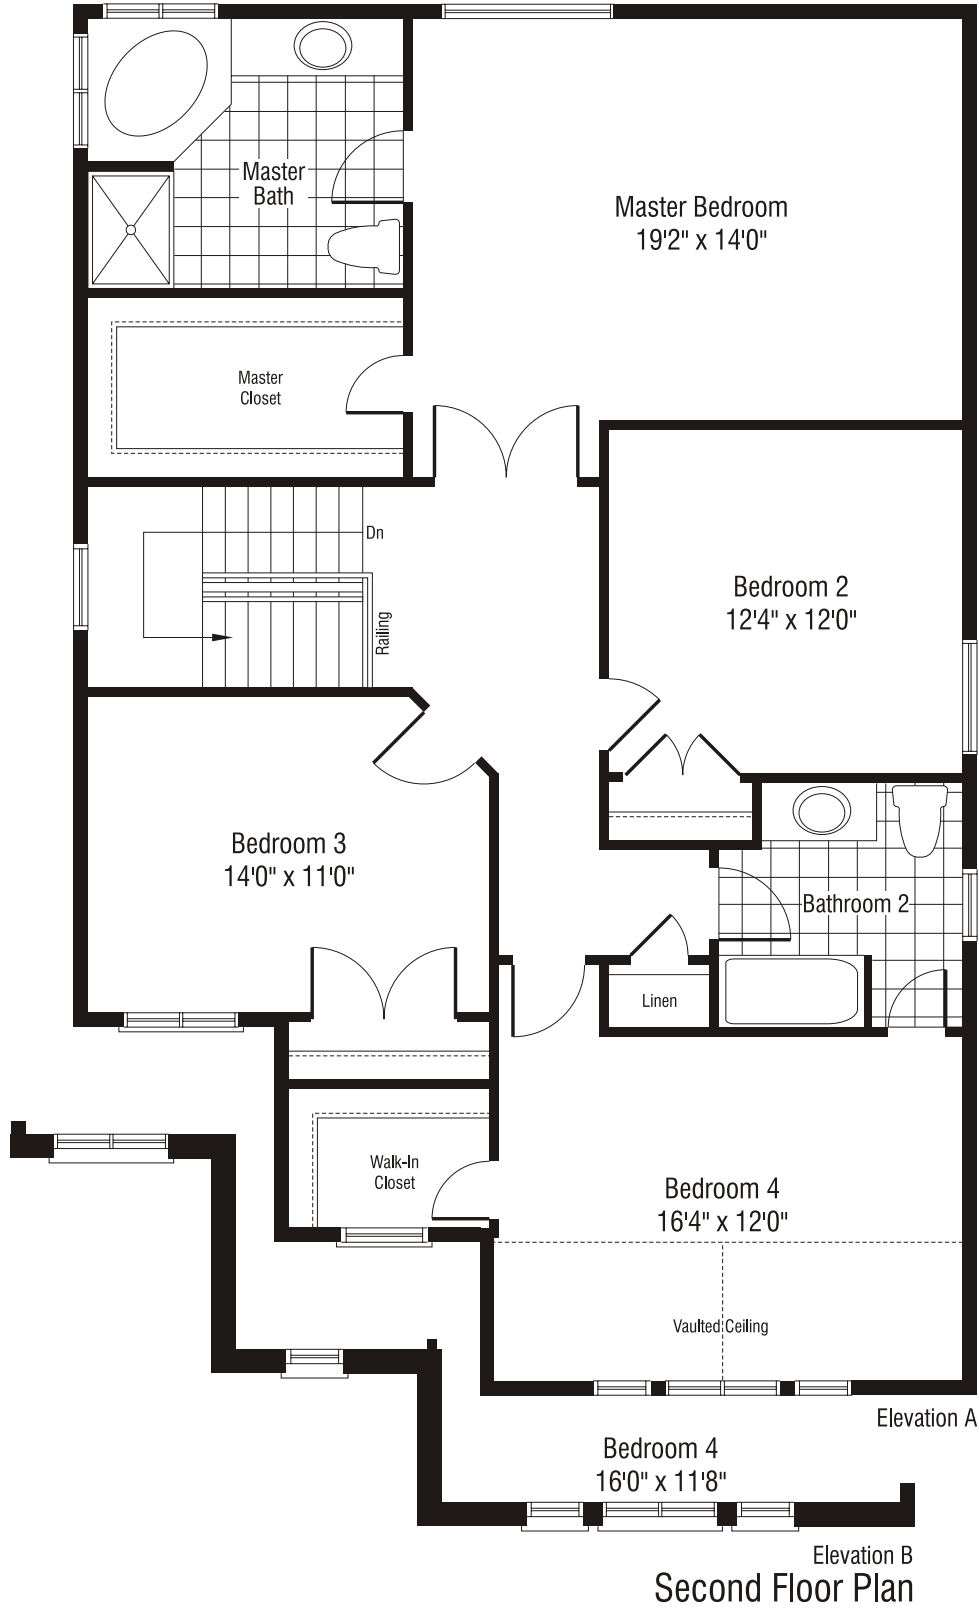

Nantucket

2578 sq.ft. 4 Bed /2.5 Bath

Monarch

© 2007 Monarch Corporation

Location, home designs, features and prices are subject to change without notice.

All dimensions are approximate. Actual usable floorplan space may differ from stated area. E. & O.E.

Nantucket

2578 sq.ft. 4 Bed /2.5 Bath

Monarch

Basement Floor Plan