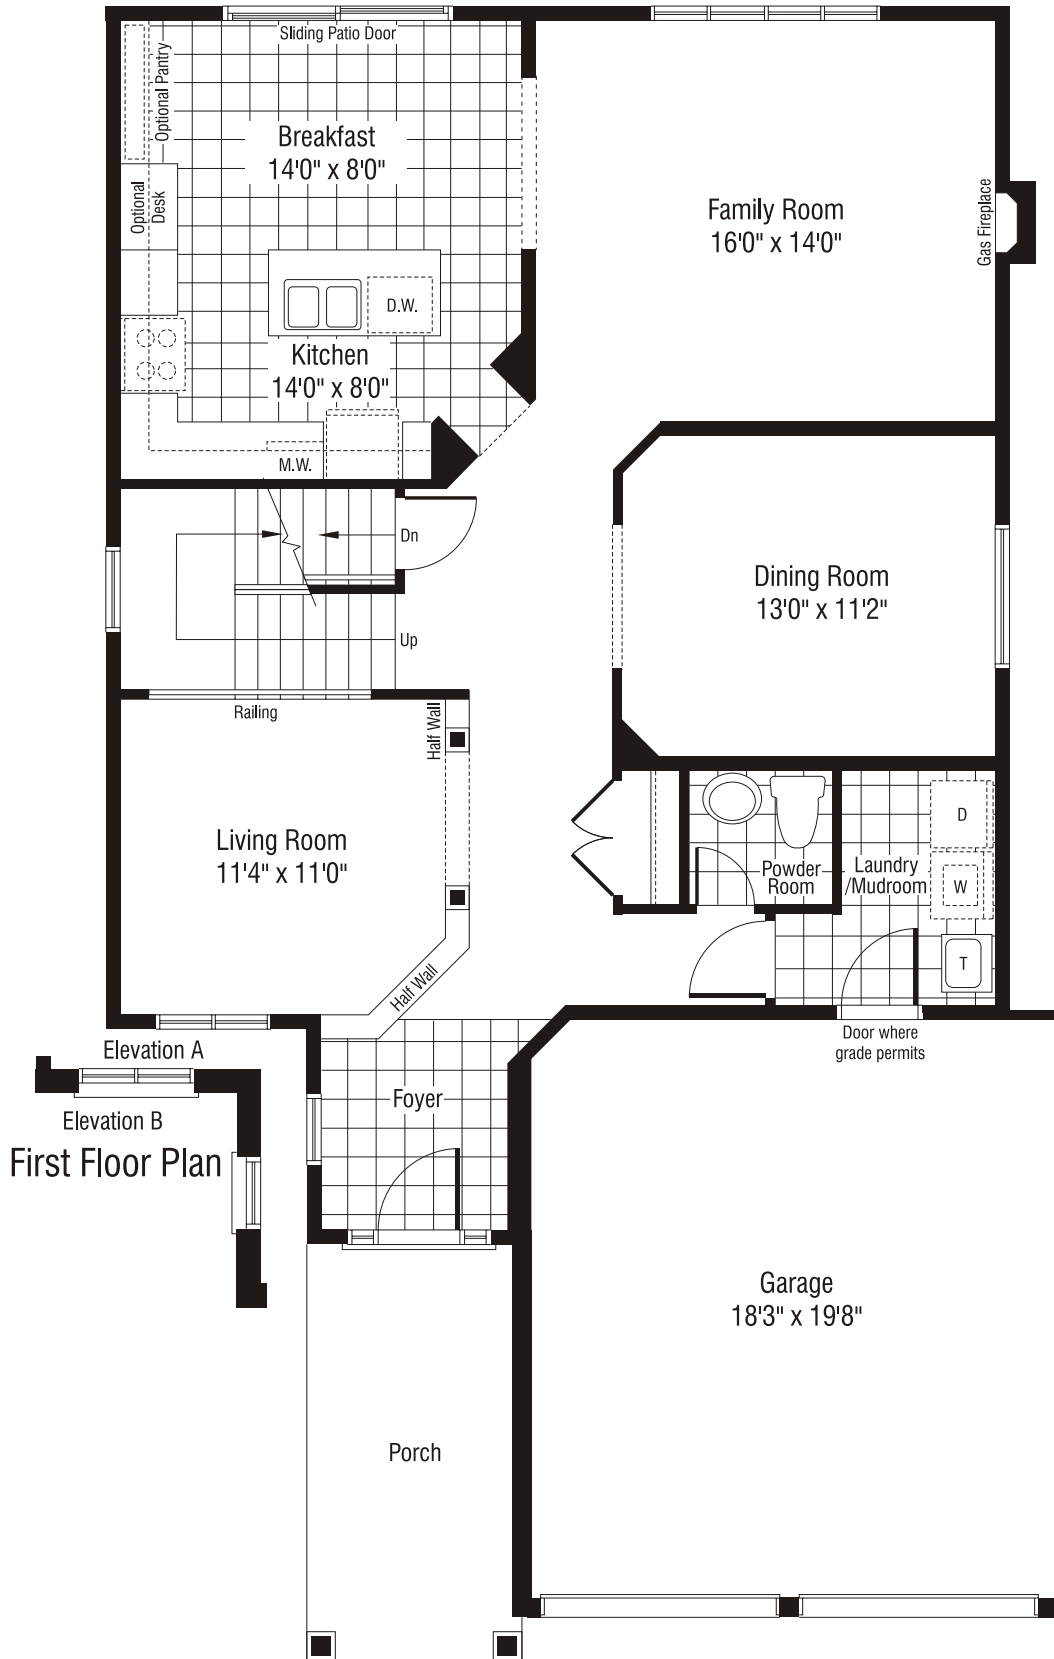

Nantucket

2578 sq.ft. 4 Bed /2.5 Bath

Monarch

© 2007 Monarch Corporation

Location, home designs, features and prices are subject to change without notice.

All dimensions are approximate. Actual usable floorplan space may differ from stated area. E. & O.E.

Nantucket

2578 sq.ft. 4 Bed /2.5 Bath

Monarch

Basement Floor Plan