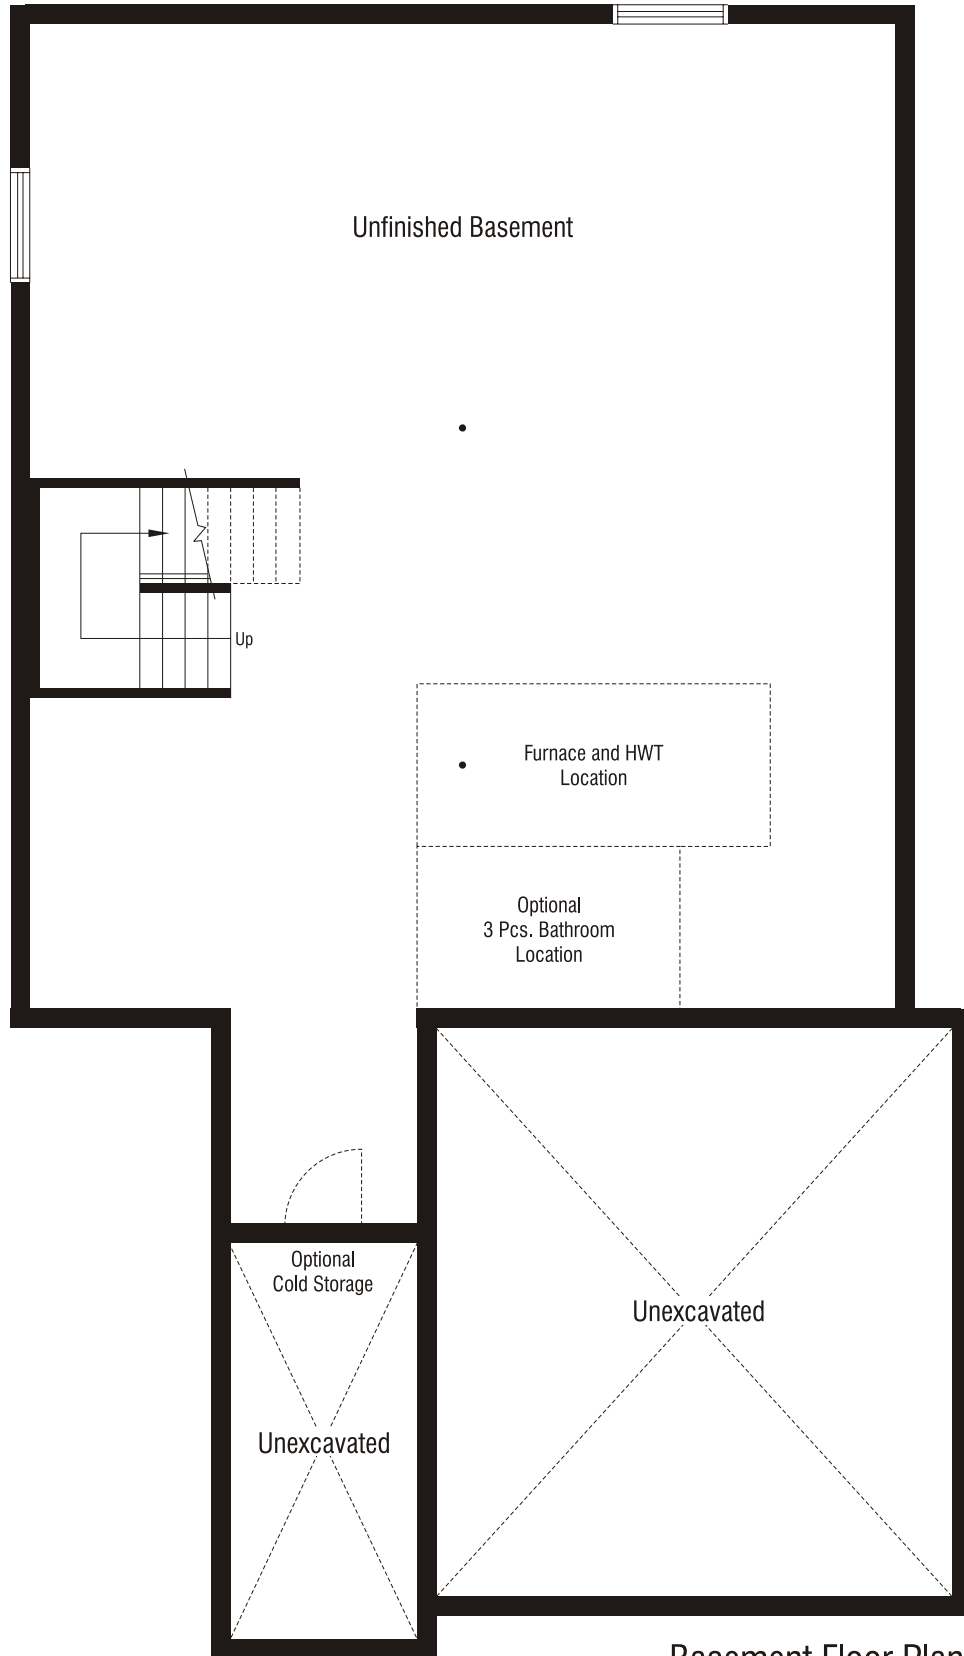

Nantucket

2578 sq.ft. 4 Bed /2.5 Bath

Monarch

© 2007 Monarch Corporation

Location, home designs, features and prices are subject to change without notice.

All dimensions are approximate. Actual usable floorplan space may differ from stated area. E. & O.E.

Nantucket

2578 sq.ft. 4 Bed /2.5 Bath

Monarch

Basement Floor Plan